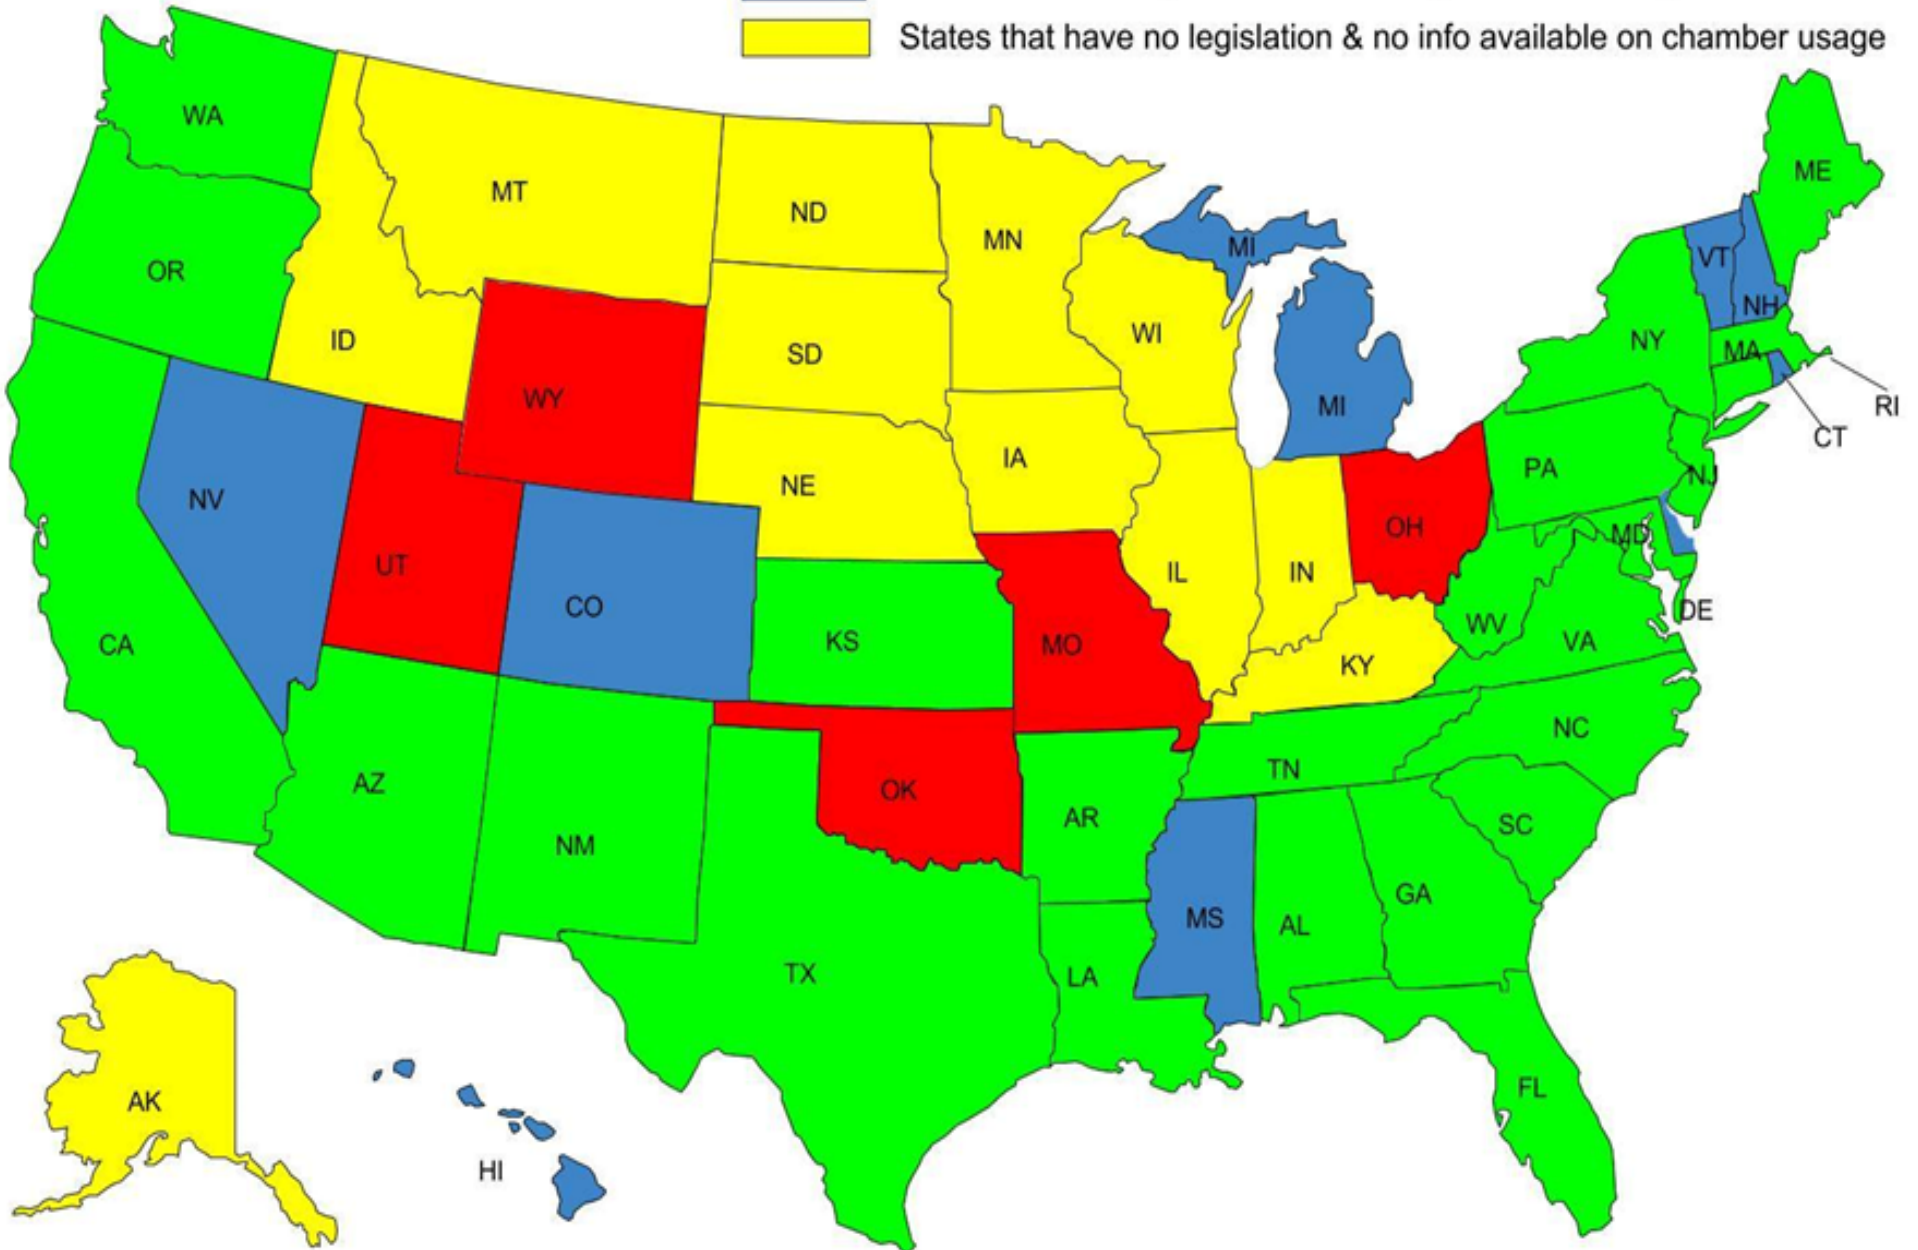

TAKE ACTION - HELP BAN ANIMAL GAS CHAMBERS

- States that do use gas
- States that do not use gas chambers & have legislation banning the use
- States that do not gas but have no legislation banning the use
- States that have no legislation & no info available on chamber usage

This map represents years of work/investigation & belongs to Take Action. You are welcome to use & share. Please do not alter it in any way.*Updated 9/1/16 If anyone has info regarding yellow states please contact us on our FB page.